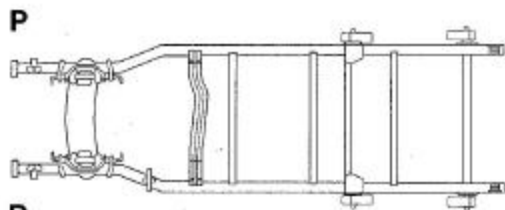

Full Size Van

PASSANGER SIDE

Please use the area below for a detail of cut instructions:

TOP VIEW

DRIVER SIDE

P

D

TOP VIEW

Blank area for detail of cut instructions.

Notes:

Blank area for notes.

NationWide
Used Auto Parts

Fax Number: 845.827.5509